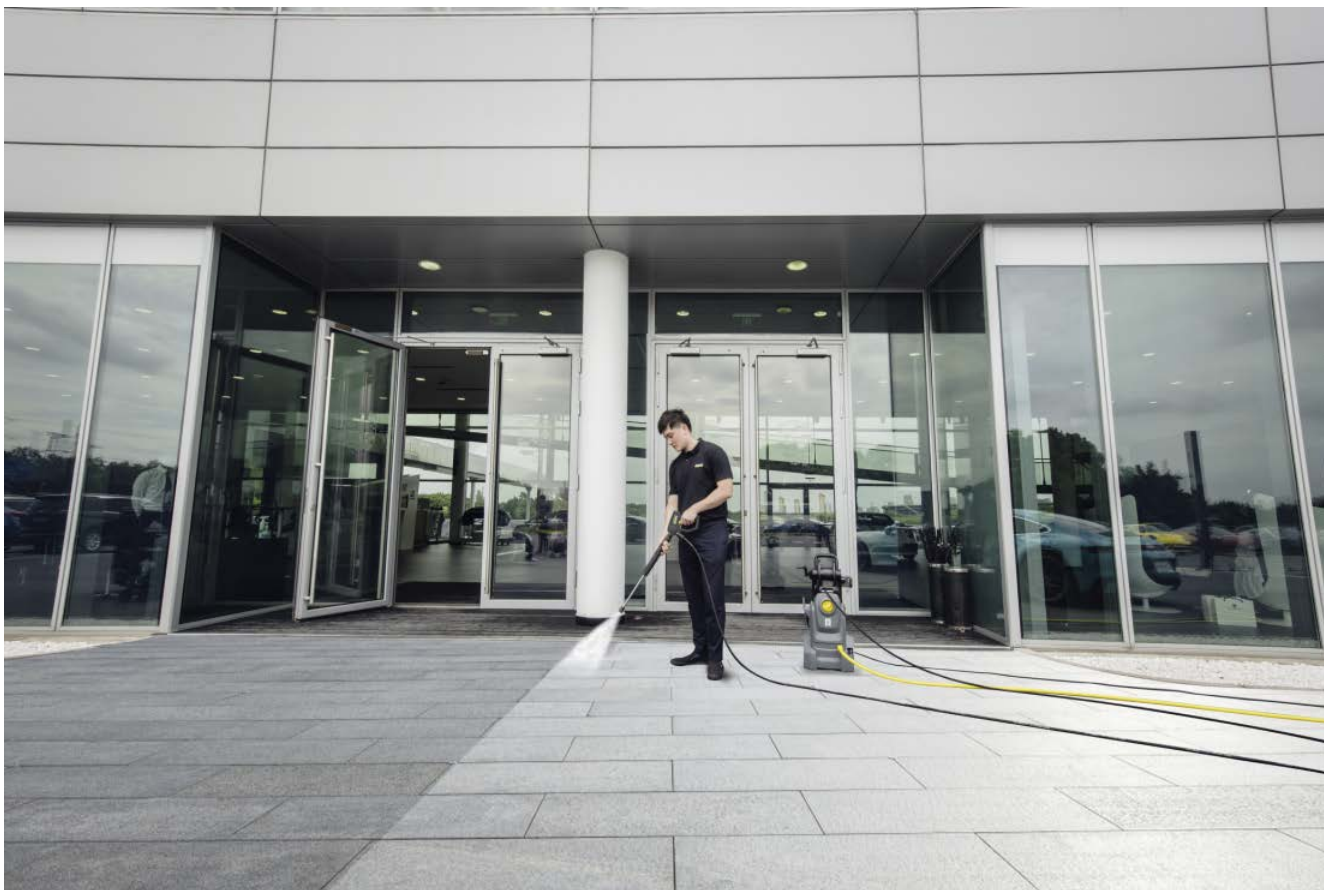

## HD 4/10 X CLASSIC

Compact HD 4/10 X Classic high-pressure cleaner with automatic pressure relief and integrated hose reel. Very ergonomic and mobile thanks to retractable pull handle and robust wheels.

## Outstanding mobility

- The robust D180 wheels are ideal for tough applications.
- Extendible handle for convenient transport over short distances.
- Additional handle makes it easier to carry the machine, e.g. up steps.